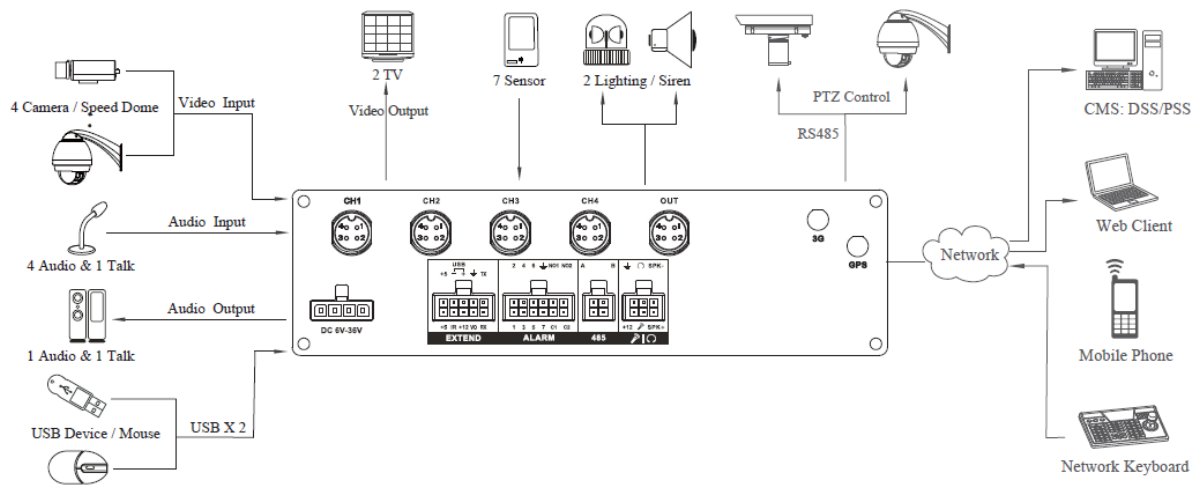

DH-DVR0404ME-UE

System Connection

Dahua Technology Co., Ltd.

1199' BinAn Road, Binjiang District, Hangzhou, China

Tel: +86-571-87688883

Fax: +86-571-87688815

Email: overseas@dahuatech.com

www.dahuatech.com

*Design and specifications are subject to change without notice.

© 2014 Dahua Technology Co., Ltd.