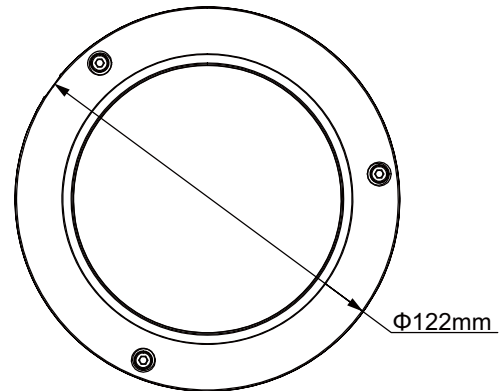

### Features

- 1/2.8" 2.4Megapixel CMOS
- 25/30@1080P, 25/30/50/60fps@720P
- High speed, long distance real-time transmission
- HD and standard definition switchable
- OSD Menu, control over coaxial cable
- Day/Night(ICR), AWB, AGC, BLC, 3D-DNR
- 2.7~12mm vari-focal lens
- Max. IR LEDs length 30m, Smart IR
- IP66, IK10, DC12V

## Technical Specifications

Model	DH-HAC-HDBW2220RP-VF	DH-HAC-HDBW2220RN-VF
<b>Camera</b>		
Image Sensor	1/2.8" 2.4Megapixel CMOS	
Effective Pixels	1984(H)×1225(V)	
Electronic Shutter	1/3s~1/100,000s	
Video Frame Rate	25/30/50/60fps@720P; 25/30fps@1080P	
Synchronization	Internal	
Min. Illumination	0.05Lux@F1.2(AGC ON), 0Lux IR on	
Video Output	1-channel BNC HDCVI high definition video output/ CVBS standard definition video output (Can switch)	
<b>Camera Features</b>		
Max. IR LEDs Length	30m, Smart IR	
Day/Night	Auto(ICR) / Color / B/W	
Noise Reduction	2D/3D	
OSD Menu	Support	
<b>Lens</b>		
Focal Length	2.7~12mm	
Angle of View	H: 105.5° ~32.9°	
Lens Type	Manual / Fixed Iris	
Mount Type	Φ14	
<b>General</b>		
Power Supply	DC12V±10%	
Power Consumption	Max 5.8W	
Working Environment	-30°C~+60°C / Less than 95%RH (no condensation)	
Transmission Distance	Over 300m via 75-3 coaxial cable	
Ingress Protection	IP66 & IK10	
Dimensions	Φ122mm×89mm	
Weight	0.45kg	

## Dimensions (mm)