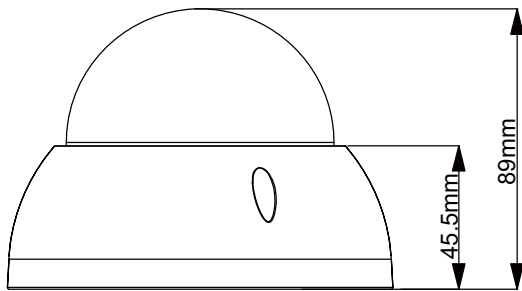

### Features

- 1/2.8" 2.4Megapixel CMOS
- 25/30@1080P, 25/30/50/60fps@720P
- High speed, long distance real-time transmission
- HD and standard definition switchable
- OSD Menu, control over coaxial cable
- Day/Night(ICR), AWB, AGC, BLC, 3D-DNR
- 2.7~12mm vari-focal lens
- Max. IR LEDs length 30m, Smart IR
- IP66, IK10, DC12V

## Technical Specifications

Model	DH-HAC-HDBW2220RP-VF	DH-HAC-HDBW2220RN-VF
<b>Camera</b>		
Image Sensor	1/2.8" 2.4Megapixel CMOS	
Effective Pixels	1984(H)×1225(V)	
Electronic Shutter	1/3s~1/100,000s	
Video Frame Rate	25/30/50/60fps@720P; 25/30fps@1080P	
Synchronization	Internal	
Min. Illumination	0.05Lux@F1.2(AGC ON), 0Lux IR on	
Video Output	1-channel BNC HDCVI high definition video output/ CVBS standard definition video output (Can switch)	
<b>Camera Features</b>		
Max. IR LEDs Length	30m, Smart IR	
Day/Night	Auto(ICR) / Color / B/W	
Noise Reduction	2D/3D	
OSD Menu	Support	
<b>Lens</b>		
Focal Length	2.7~12mm	
Angle of View	H: 105.5° ~32.9°	
Lens Type	Manual / Fixed Iris	
Mount Type	Φ14	
<b>General</b>		
Power Supply	DC12V±10%	
Power Consumption	Max 5.8W	
Working Environment	-30°C~+60°C / Less than 95%RH (no condensation)	
Transmission Distance	Over 300m via 75-3 coaxial cable	
Ingress Protection	IP66 & IK10	
Dimensions	Φ122mm×89mm	
Weight	0.45kg	

## Dimensions (mm)